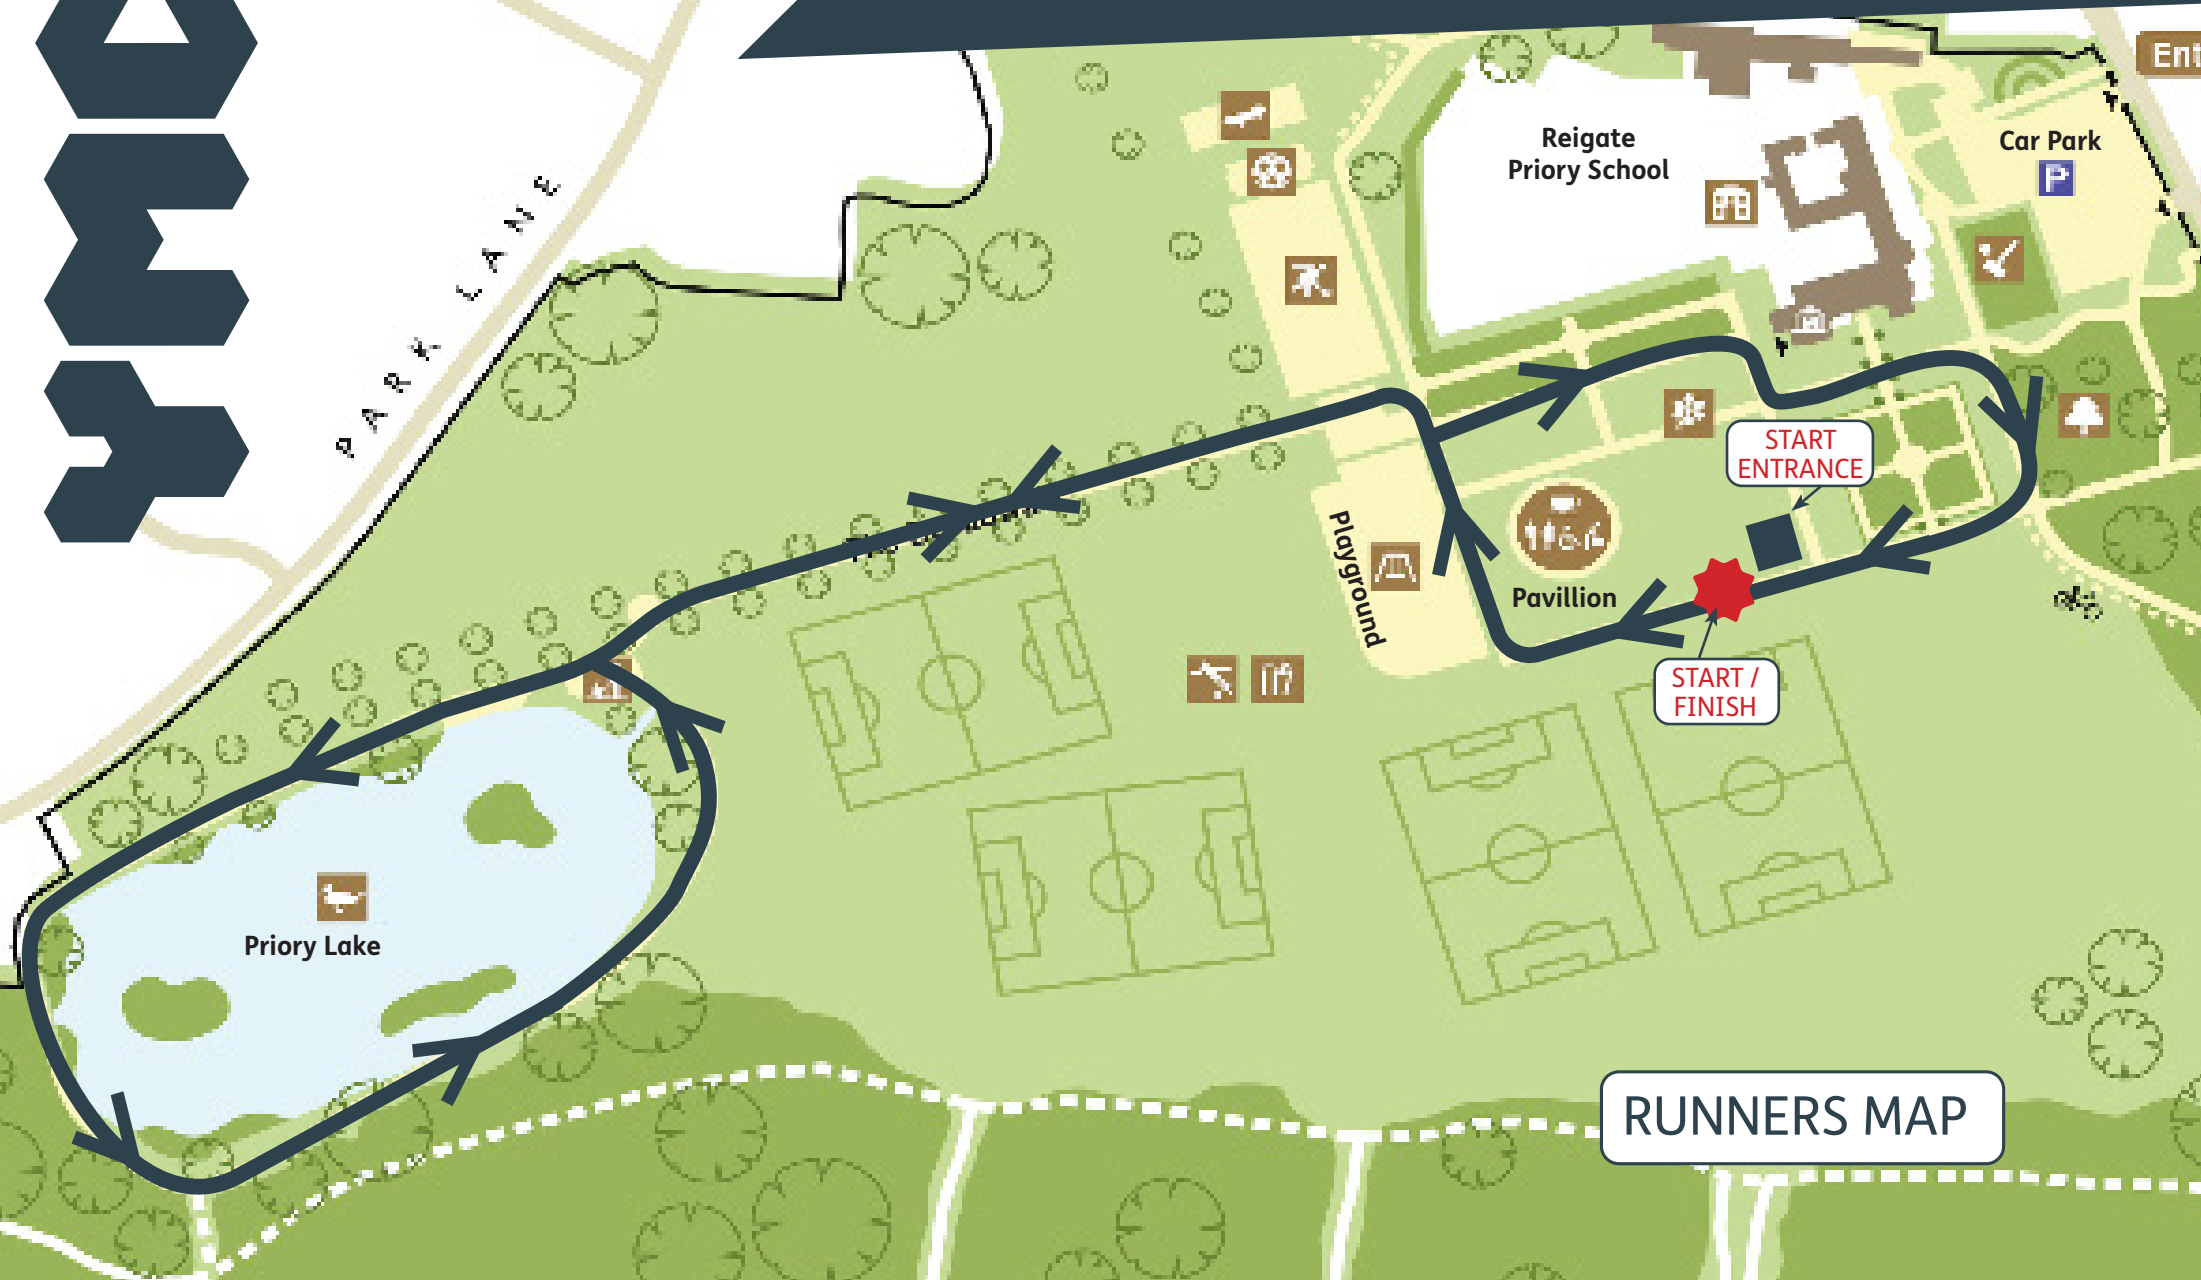

Santa Run

1 mile route | Family 11:15

RUNNERS MAP

SURVIVE

YMCA
EAST SURREY

Adult Santa Run
3 mile route
10:30

Entrance

HIGH ST

PARK LANE

--- = 3x laps

Reigate
Priory School

Car
Park P

START
ENTRANCE

Pavillion

START /
FINISH

Priory Lake

Playground

RUNNERS MAP