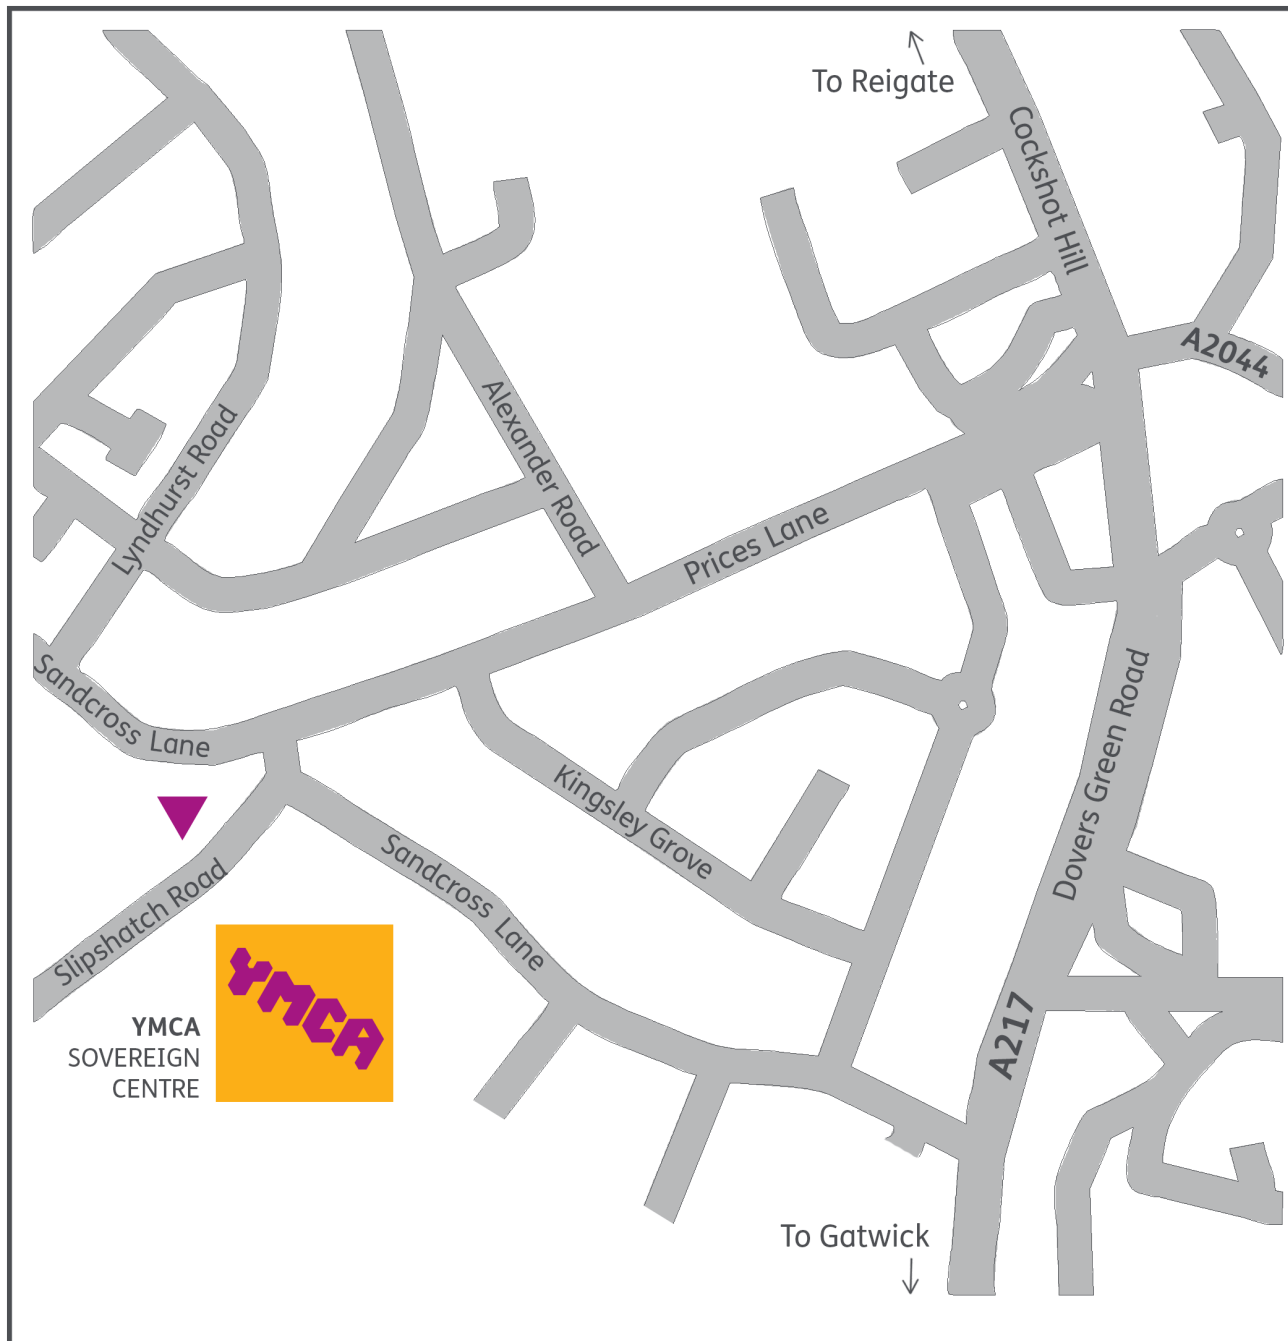

HOW TO FIND US

 **YMCA**
SOVEREIGN CENTRE

Slipshatch Road
Reigate, RH2 8HA
T 01737 222859